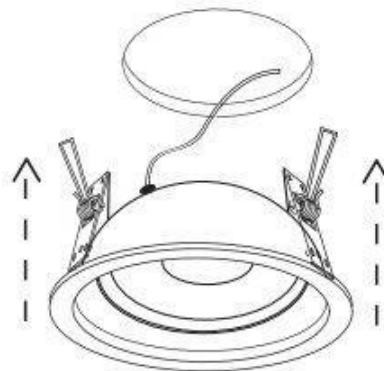

MODEL: AZ3470

Product Name: BOSTON

①

②

✂ Cut out: \varnothing 112 mm

③

④

⑤